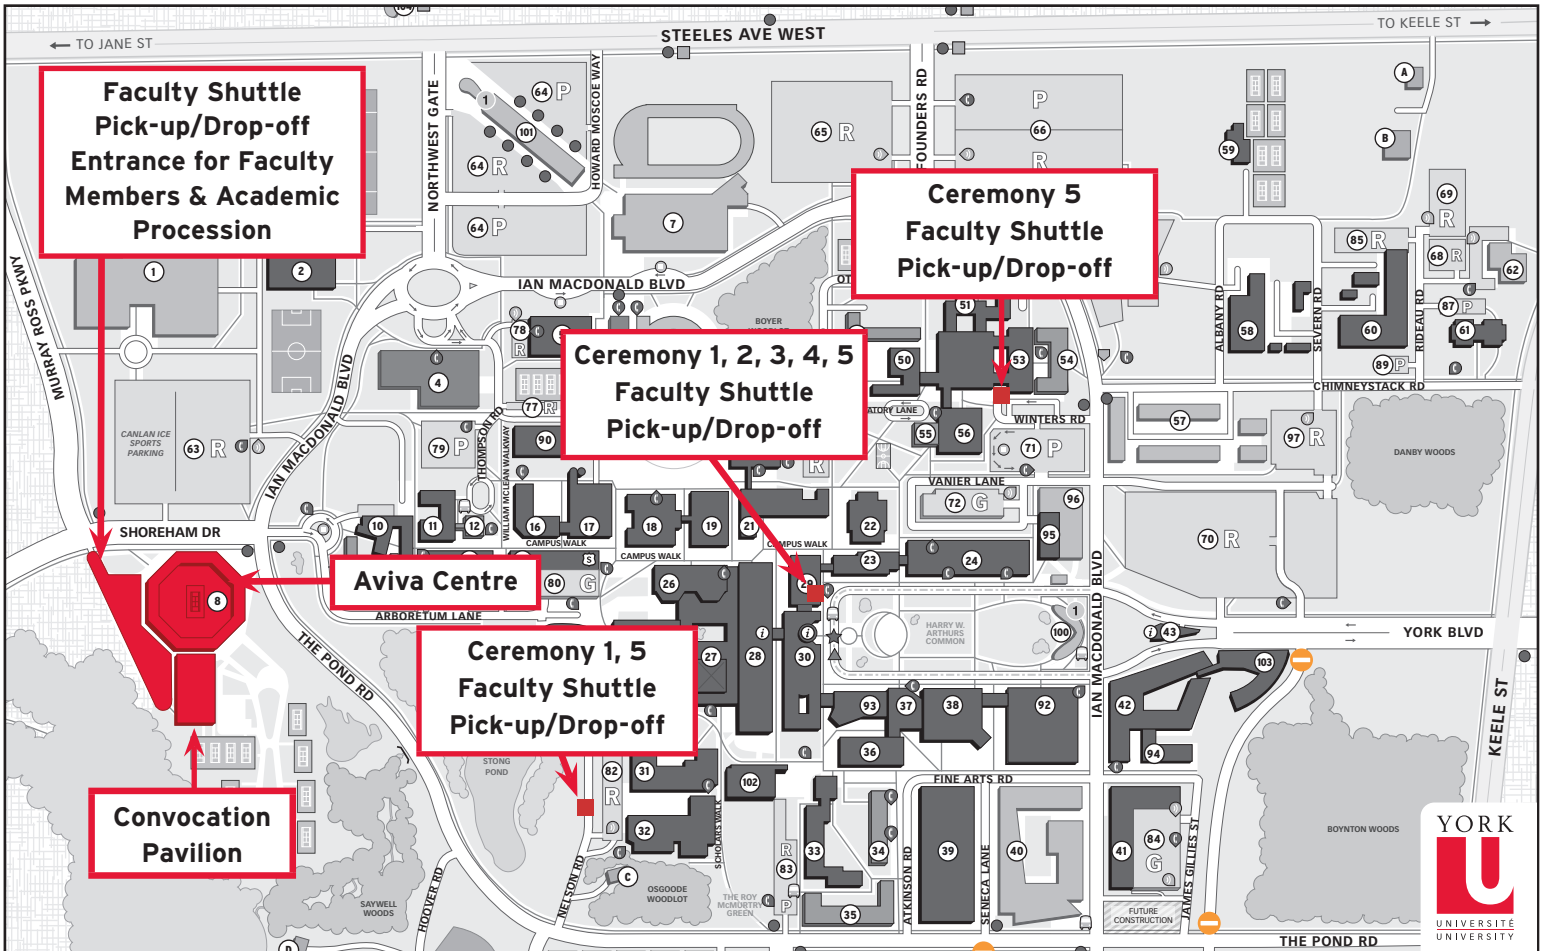

## Fall Convocation 2019 Faculty Shuttle Map

York University - Keele Campus  
4700 Keele St., Toronto, ON M3J 1P3

Ceremony	Date	Faculty	Pick-up/Drop-off Location	Faculty Shuttle	Return Shuttle
1	Wednesday, October 16, 2019	Faculty of Health	Vari Hall + Nelson Road Lot	9:15am-10am	12:15am
2	Wednesday, October 16, 2019	Glendon College* Osgoodge Hall Law School Schulich School of Business	Vari Hall	2:15pm-3pm	5:15pm
3	Thursday, October 17, 2019	Liberal Arts & Professional Studies I	Vari Hall	9:15am-10am	12:15pm
4	Thursday, October 17, 2019	Liberal Arts & Professional Studies II School the Arts, Media, Performance & Design	Vari Hall +	2:15pm-3pm	5:15pm
5	Friday, October 18, 2019	Faculty of Education Faculty of Environmental Studies Faculty of Science Lassonde School of Engineering	Vari Hall + Winters College Nelson Road Lot	9:15am-10am	12:15pm

\* For faculty requiring transportation from the Glendon Campus, the regular Glendon - Keele Shuttle Service is scheduled to depart at 1:30pm. Travel time is approximately 45 minutes to Vari Hall. Please consult the Transportation Services website to confirm departure times and for more information.